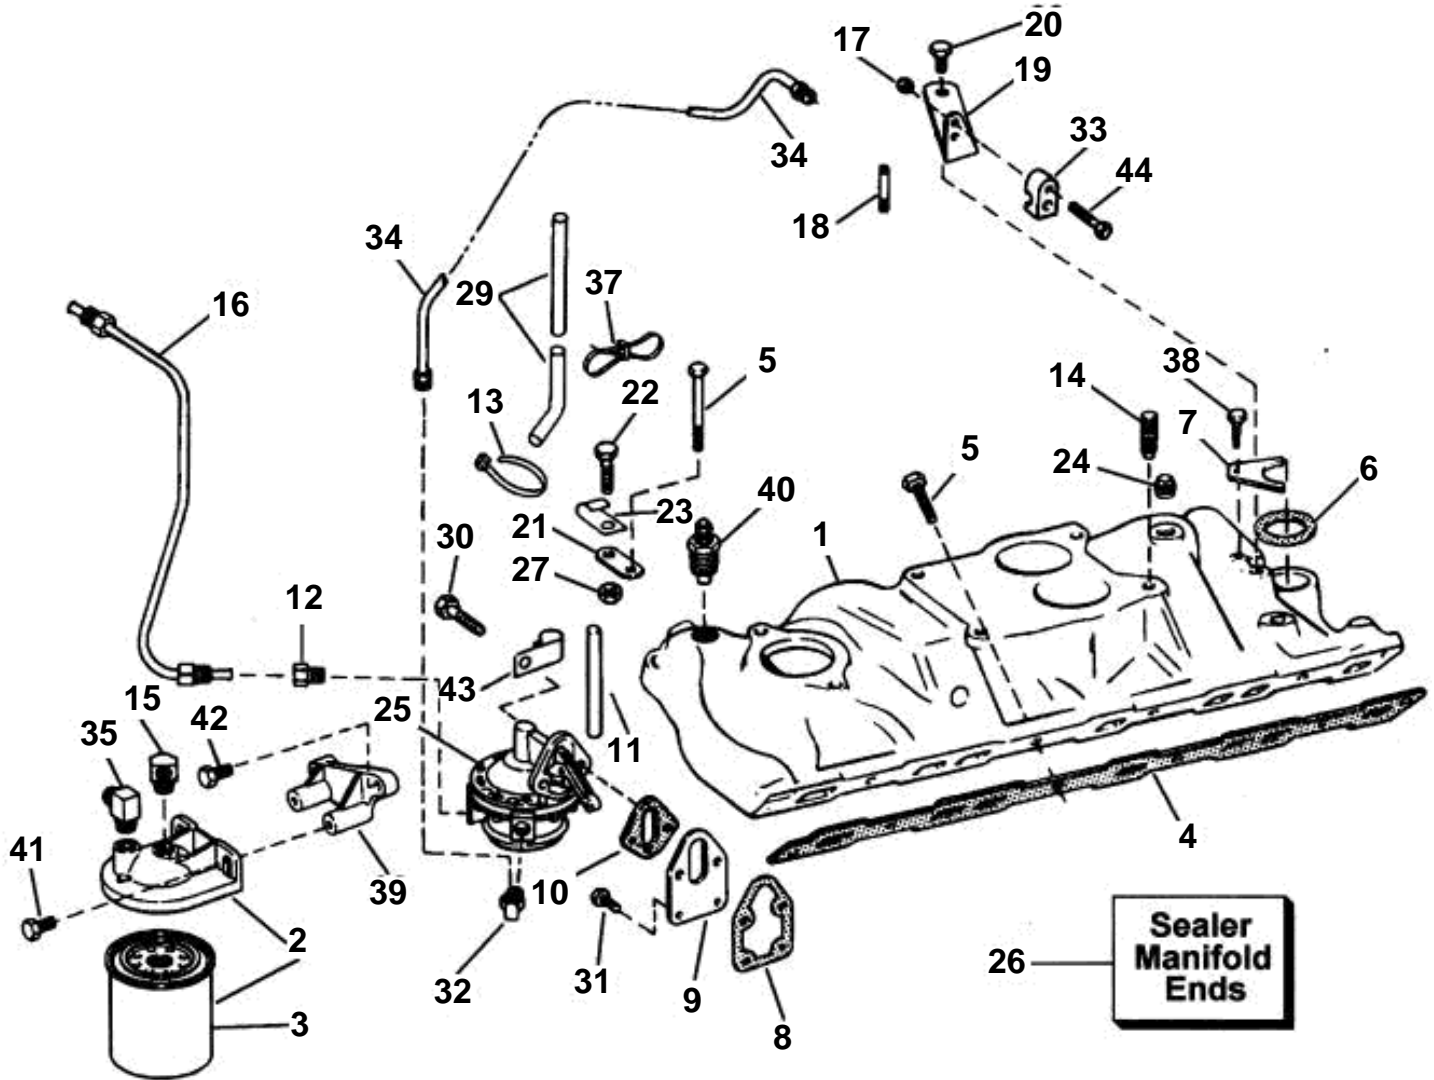

# FUEL PUMP & INTAKE MANIFOLD, GL

| REF | PART NO. | QTY | DESCRIPTION                       | NOTES                            |
|-----|----------|-----|-----------------------------------|----------------------------------|
| 1   | 3854268  | 1   | Inlet pipe                        |                                  |
| 2   | 3850861  | 1   | Cover                             |                                  |
| 3   | 3851218  | 1   | Fuel filter                       |                                  |
| 4   | 3854269  | 1   | Gasket kit, Manifold              |                                  |
| 5   | 3853196  | 9   | Screw, Manifold to head           |                                  |
|     | 3852580  | 4   | Screw, Manifold to head           | #1, 2, 6 left side; 6 right side |
| 6   | 3852109  | 1   | Gasket, Distributor               |                                  |
| 7   | 3852108  | 1   | Clamp, Distributor                |                                  |
| 8   | 3852113  | 1   | Gasket, Plate to engine           |                                  |
| 9   | 3852114  | 1   | Plate, Fuel pump mounting         |                                  |
| 10  | 3852095  | 1   | Gasket, Fuel pump to engine       |                                  |
| 11  | 3852112  | 1   | Push rod, Fuel pump               |                                  |
| 12  | 3852017  | 1   | Adapter, Pump inlet               |                                  |
| 13  | 3852158  | 2   | Lock strap, Overflow hose         |                                  |
| 14  | 3853333  | 4   | Stud, Carburetor mounting         |                                  |
| 15  | 3852702  | 1   | Fitting, Filter outlet            |                                  |
| 16  | 3853997  | 1   | Fuel pipe, Filter to pump         |                                  |
| 17  | 3852118  | 1   | Nut, Anchor block                 |                                  |
| 18  | 3850682  | 1   | Stud, Anchor block                |                                  |
| 19  | 3850222  | 1   | Bracket                           |                                  |
| 20  | 3853428  | 2   | Screw, Anchor bracket             |                                  |
| 21  | 3852621  | 1   | Bracket, Fuel line clamp          |                                  |
| 22  | 3852115  | 1   | Screw, Fuel line clamp            |                                  |
| 23  | 3852231  | 1   | Clamp, Fuel line                  |                                  |
| 24  | 3850740  | 1   | Plug, Intake manifold             |                                  |
| 25  | 3853792  | 1   | Fuel pump                         |                                  |
| 26  | 3853169  | X   | Sealant, Manifold ends            |                                  |
| 27  | 3852099  | 1   | Nut, Fuel line clamp              |                                  |
| 29  | 3854242  | 1   | Hose, Fuel pump overflow          |                                  |
| 30  | 3853393  | 2   | Screw, Pump mounting              |                                  |
| 31  | 3852062  | 2   | Screw, Plate to engine            |                                  |
| 32  | 3852453  | 1   | Fitting, Pump outlet              |                                  |
| 33  | 3850266  | 1   | Anchorage                         |                                  |
| 34  | 3854104  | 1   | Fuel pipe, Pump to carburetor     |                                  |
| 35  | 3852013  | 1   | Riser, Fuel inlet                 |                                  |
| 37  | 3852486  | 5   | Lock strap, Fuel line to overflow |                                  |
| 38  | 3853557  | 1   | Screw, Distributor clamp          |                                  |
| 39  | 3853310  | 1   | Bracket, Fuel filter              |                                  |
| 40  | 3852029  | 1   | Sender, Water temperature         |                                  |
| 41  | 3853326  | 2   | Screw, Filter to bracket          |                                  |
| 42  | 3853326  | 2   | Screw, Bracket to engine          |                                  |
| 43  | 3852092  | 1   | Clamp, Overflow hose              |                                  |
| 44  | 3852048  | 1   | Screw, Throttle anchor            |                                  |